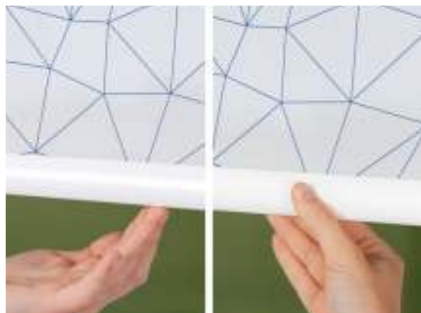

Panel Sliding Blinds

up to 6 panels side by side in custom width

Skylights & Sunrooms

overhead installation and special shapes

Operation Options

lite rise, endless chain, motorized with remote

Move with hands only